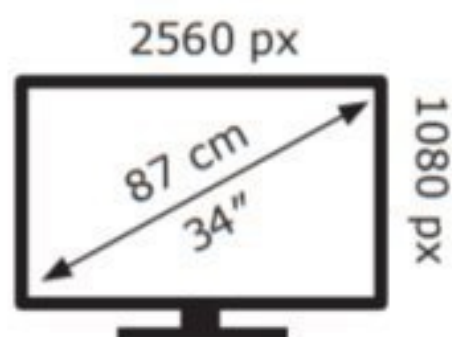

ENERG

LG Electronics

34WP65G

31 kWh/1000h

ABCDEF**G**

31 kWh/1000h

2019/2013